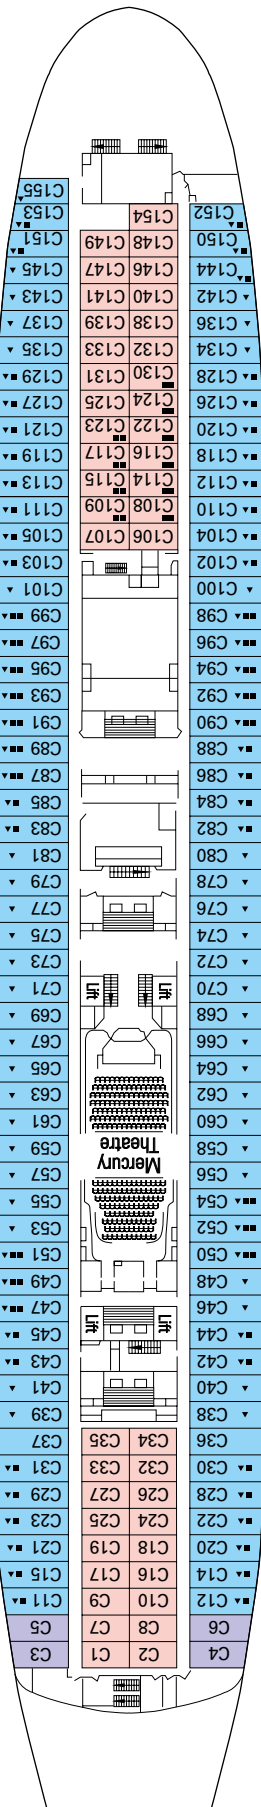

Continental Deck

Cabin Categories

Cat.	Cabins	Deck
1	Inside with 4 lower beds	Oceanic
2	Inside with 2 lower beds	Bahamas
3	Outside with 2 bunk beds	Bahamas, Restaurant
4	Outside with 2 lower beds	Bahamas, Restaurant
5	Inside with 2 lower beds	Bahamas
6	Inside with 2 lower beds	Oceanic, Continental
7	Inside with 2 lower beds	Premier, Lounge
8	Outside with 2 lower beds	Bahamas, Restaurant, Oceanic, Continental
6	Outside with 2 lower beds	Continental, Premier
10	Outside with 2 lower beds	Premier
11	Mini Suite with 1 double bed	Premier, Lounge
12	Suite with 1 double bed	Premier

CABINS TYPES

- ▲ Sofa bed
- 3rd bed is a bunk bed
- 3rd and 4th beds are bunks
- H Cabin for disabled people

The above data and descriptions are subject to change and will be verified at time of booking.

- 3rd bed available in Cat. 1-6-7-8-9-10-11-12
- 4th bed available in Cat. 1-6-7-8-9-10-11-12
- 5th bed available in Cat. 8-9-11
- Double bed available from Cat. 8