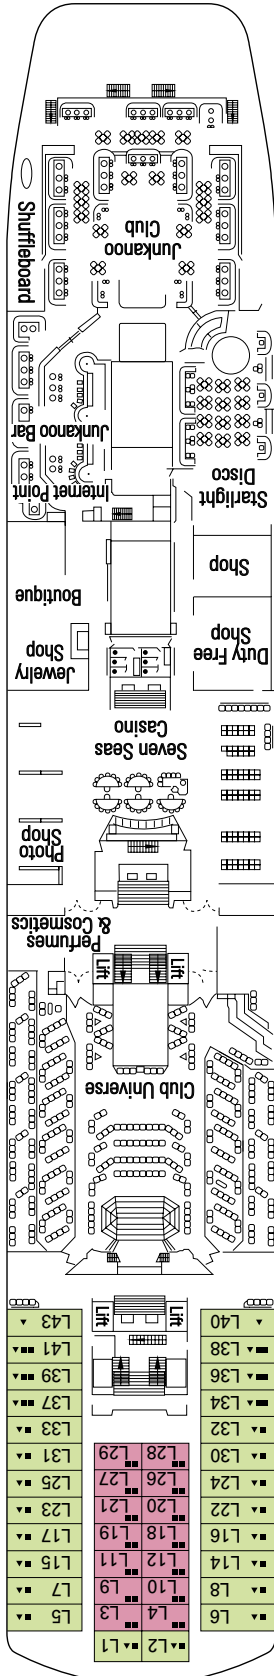

Lounge Deck

Cabin Categories

Cat.	Cabins	Deck
1	Inside with 4 lower beds	Oceanic
2	Inside with 2 lower beds	Bahamas
3	Outside with 2 bunk beds	Bahamas, Restaurant
4	Outside with 2 lower beds	Bahamas, Restaurant
5	Inside with 2 lower beds	Bahamas
6	Inside with 2 lower beds	Oceanic, Continental
7	Inside with 2 lower beds	Premier, Lounge
8	Outside with 2 lower beds	Bahamas, Restaurant, Oceanic, Continental
6	Outside with 2 lower beds	Continental, Premier
10	Outside with 2 lower beds	Premier
11	Mini Suite with 1 double bed	Premier, Lounge
12	Suite with 1 double bed	Premier

CABINS TYPES

- ▲ Sofa bed
- 3rd bed is a bunk bed
- 3rd and 4th beds are bunks
- H Cabin for disabled people

The above data and descriptions are subject to change and will be verified at time of booking.

- 3rd bed available in Cat. 1-6-7-8-9-10-11-12
- 4th bed available in Cat. 1-6-7-8-9-10-11-12
- 5th bed available in Cat. 8-9-11
- Double bed available from Cat. 6