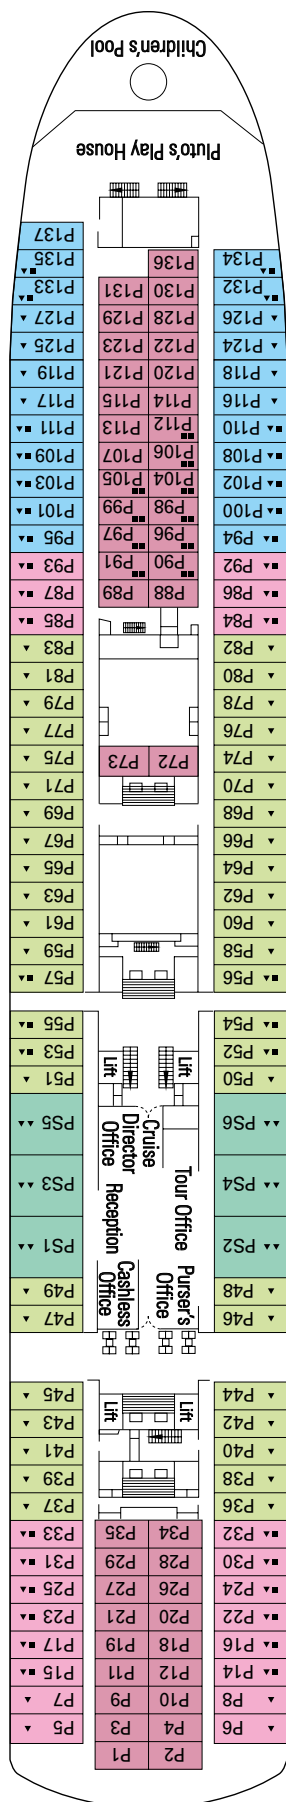

Premier Deck

Cabin Categories

Cat.	Cabins	Deck
1	Inside with 4 lower beds	Oceanic
2	Inside with 2 lower beds	Bahamas
3	Outside with 2 bunk beds	Bahamas, Restaurant
4	Outside with 2 lower beds	Bahamas, Restaurant
5	Inside with 2 lower beds	Bahamas
6	Inside with 2 lower beds	Oceanic, Continental
7	Inside with 2 lower beds	Premier, Lounge
8	Outside with 2 lower beds	Bahamas, Restaurant, Oceanic, Continental
9	Outside with 2 lower beds	Continental, Premier
10	Outside with 2 lower beds	Premier
11	Mini Suite with 1 double bed	Premier, Lounge
12	Suite with 1 double bed	Premier

CABINS TYPES

- ▲ Sofa bed
- 3rd bed is a bunk bed
- 3rd and 4th beds are bunks
- H Cabin for disabled people

The above data and descriptions are subject to change and will be verified at time of booking.

- 3rd bed available in Cat. 1-6-7-8-9-10-11-12
- 4th bed available in Cat. 1-6-7-8-9-10-11-12
- 5th bed available in Cat. 8-9-11
- Double bed available from Cat. 6