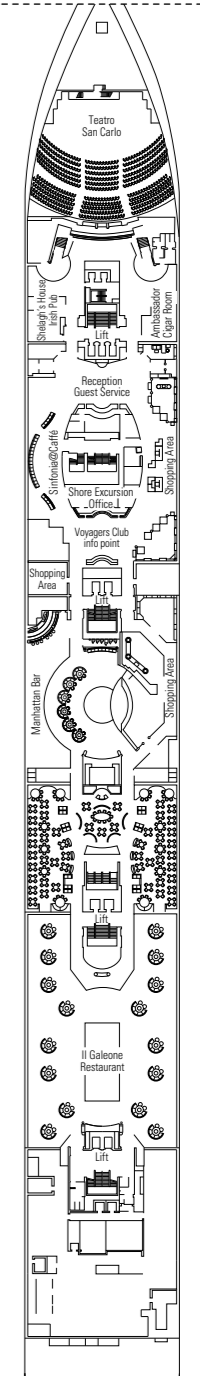

MSC Sinfonia

Use the deck plans to select your ideal cabin.
Choose the deck you wish then use the colours to identify the category of accommodation you desire.

Cabins **980** | Guests **2679**

Cabin Categories and Experiences.

- All cabins have one double bed convertible to two single beds, except in cabins for guests with disabilities or reduced mobility (H).
- 3rd bed available in all categories except for Outside with Partial View Bella.
- 4th bed available in all categories except for Outside with Partial View Bella, Balcony Aurea and Suite Aurea.

DECK 13
SCHUBERT

DECK 12
BIZET

DECK 11
DEBUSSY

DECK 10
SIBELIUS

DECK 9
TCHAIKOVSKI

DECK 8
BACH

DECK 7
BRAHMS

DECK 6
MOZART

DECK 5
BEETHOVEN

*Data and descriptions are subject to change and will be verified at the time of booking.