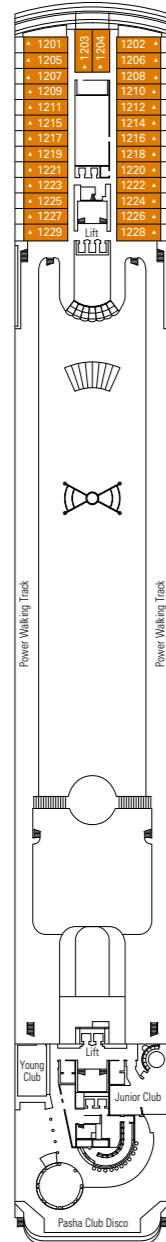

MSC Sinfonia

Use the deck plans to select your ideal cabin.
Choose the deck you wish then use the colours to identify the category of accommodation you desire.

Cabins **980** | Guests **2679**

Cabin Categories and Experiences.

BELLA EXPERIENCE

- > Interior
- > Outside with Partial View

FANTASTICA EXPERIENCE

- > Interior
- > Ocean View
- > Balcony
- > Suite

AUREA EXPERIENCE

- > Ocean View
- > Balcony
- > Suite

LEGEND

- ▲ Sofa bed
- 3rd bed is a pullman bed
- 3rd and 4th beds are pullman beds
- ↔ Connecting Cabins
- H Cabins for guests with disabilities or reduced mobility
- Cabins with partial view

- All cabins have one double bed convertible to two single beds, except in cabins for guests with disabilities or reduced mobility (H).
- 3rd bed available in all categories except for Outside with Partial View Bella.
- 4th bed available in all categories except for Outside with Partial View Bella, Balcony Aurea and Suite Aurea.

DECK 13
SCHUBERT

DECK 12
BIZET

DECK 11
DEBUSSY

DECK 10
SIBELIUS

DECK 9
TCHAIKOVSKI

DECK 8
BACH

DECK 7
BRAHMS

DECK 6
MOZART