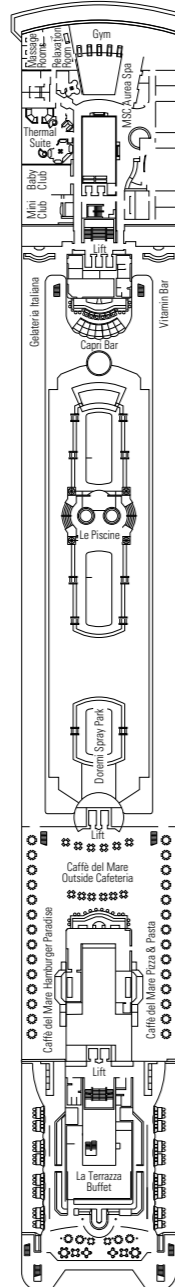

DECK 11
DEBUSSY