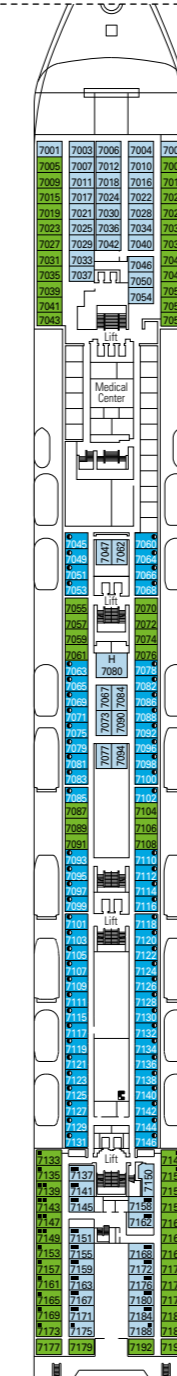

MSC Sinfonia

Use the deck plans to select your ideal cabin.
Choose the deck you wish then use the colours to identify the category of accommodation you desire.

Cabins **980** | Guests **2679**

Cabin Categories and Experiences.

- All cabins have one double bed convertible to two single beds, except in cabins for guests with disabilities or reduced mobility (H).
- 3rd bed available in all categories except for Outside with Partial View Bella.
- 4th bed available in all categories except for Outside with Partial View Bella, Balcony Aurea and Suite Aurea.

DECK 13
SCHUBERT

DECK 12
BIZET

DECK 11
DEBUSSY

DECK 10
SIBELIUS

DECK 9
TCHAIKOVSKI

DECK 8
BACH

DECK 7
BRAHMS

DECK 6
MOZART

DECK 5
BEETHOVEN

*Data and descriptions are subject to change and will be verified at the time of booking.