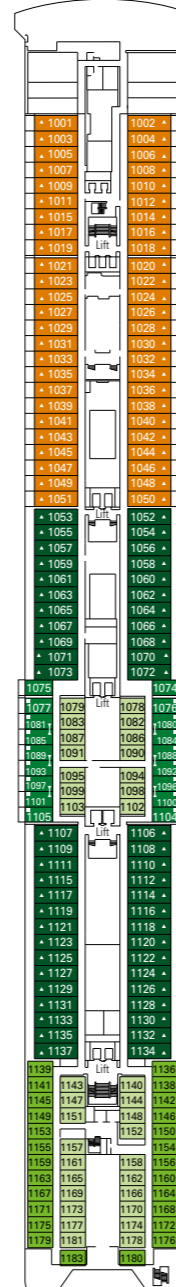

MSC Sinfonia

Use the deck plans to select your ideal cabin.
Choose the deck you wish then use the colours to identify the category of accommodation you desire.

Cabins **980** | Guests **2679**

Cabin Categories and Experiences.

BELLA EXPERIENCE

- > Interior
- > Outside with Partial View

FANTASTICA EXPERIENCE

- > Interior
- > Ocean View
- > Balcony
- > Suite

AUREA EXPERIENCE

- > Ocean View
- > Balcony
- > Suite

LEGEND

- ▲ Sofa bed
- 3rd bed is a pullman bed
- 3rd and 4th beds are pullman beds
- ↔ Connecting Cabins
- H Cabins for guests with disabilities or reduced mobility
- Cabins with partial view

- All cabins have one double bed convertible to two single beds, except in cabins for guests with disabilities or reduced mobility (H).
- 3rd bed available in all categories except for Outside with Partial View Bella.
- 4th bed available in all categories except for Outside with Partial View Bella, Balcony Aurea and Suite Aurea.

DECK 13
SCHUBERT

DECK 12
BIZET

DECK 11
DEBUSSY

DECK 10
SIBELIUS

DECK 9
TCHAIKOVSKI

DECK 8
BACH

DECK 7
BRAHMS

DECK 6
MOZART