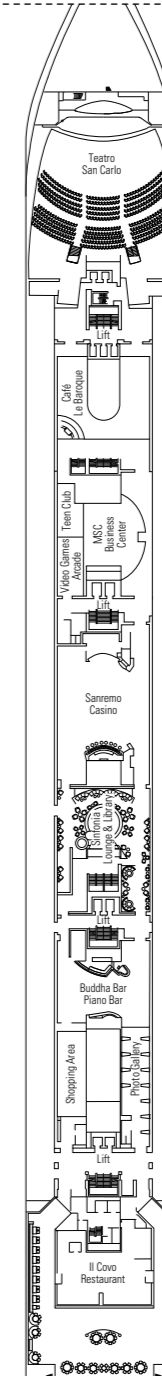

MSC Sinfonia

Use the deck plans to select your ideal cabin.
Choose the deck you wish then use the colours to identify the category of accommodation you desire.

Cabins **980** | Guests **2679**

Cabin Categories and Experiences.

- All cabins have one double bed convertible to two single beds, except in cabins for guests with disabilities or reduced mobility (H).
- 3rd bed available in all categories except for Outside with Partial View Bella.
- 4th bed available in all categories except for Outside with Partial View Bella, Balcony Aurea and Suite Aurea.

DECK 13
SCHUBERT

DECK 12
BIZET

DECK 11
DEBUSSY

DECK 10
SIBELIUS

DECK 9
TCHAIKOVSKI

DECK 8
BACH

DECK 7
BRAHMS

DECK 6
MOZART

DECK 5
BEETHOVEN

*Data and descriptions are subject to change and will be verified at the time of booking.