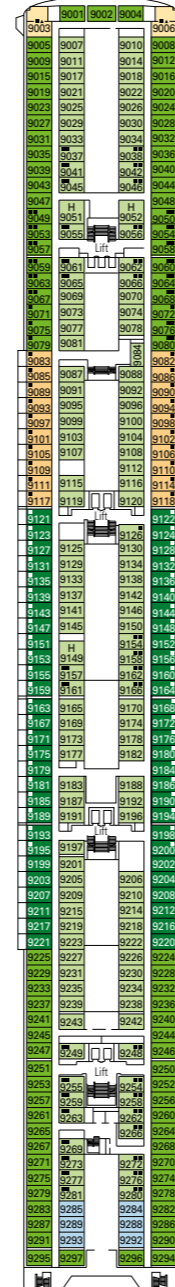

MSC Sinfonia

Use the deck plans to select your ideal cabin.
Choose the deck you wish then use the colours to identify the category of accommodation you desire.

Cabins **980** | Guests **2679**

Cabin Categories and Experiences.

- All cabins have one double bed convertible to two single beds, except in cabins for guests with disabilities or reduced mobility (H).
- 3rd bed available in all categories except for Outside with Partial View Bella.
- 4th bed available in all categories except for Outside with Partial View Bella, Balcony Aurea and Suite Aurea.

DECK 13
SCHUBERT

DECK 12
BIZET

DECK 11
DEBUSSY

DECK 10
SIBELIUS

DECK 9
TCHAIKOVSKI

DECK 8
BACH

DECK 7
BRAHMS

DECK 6
MOZART

DECK 5
BEETHOVEN

*Data and descriptions are subject to change and will be verified at the time of booking.