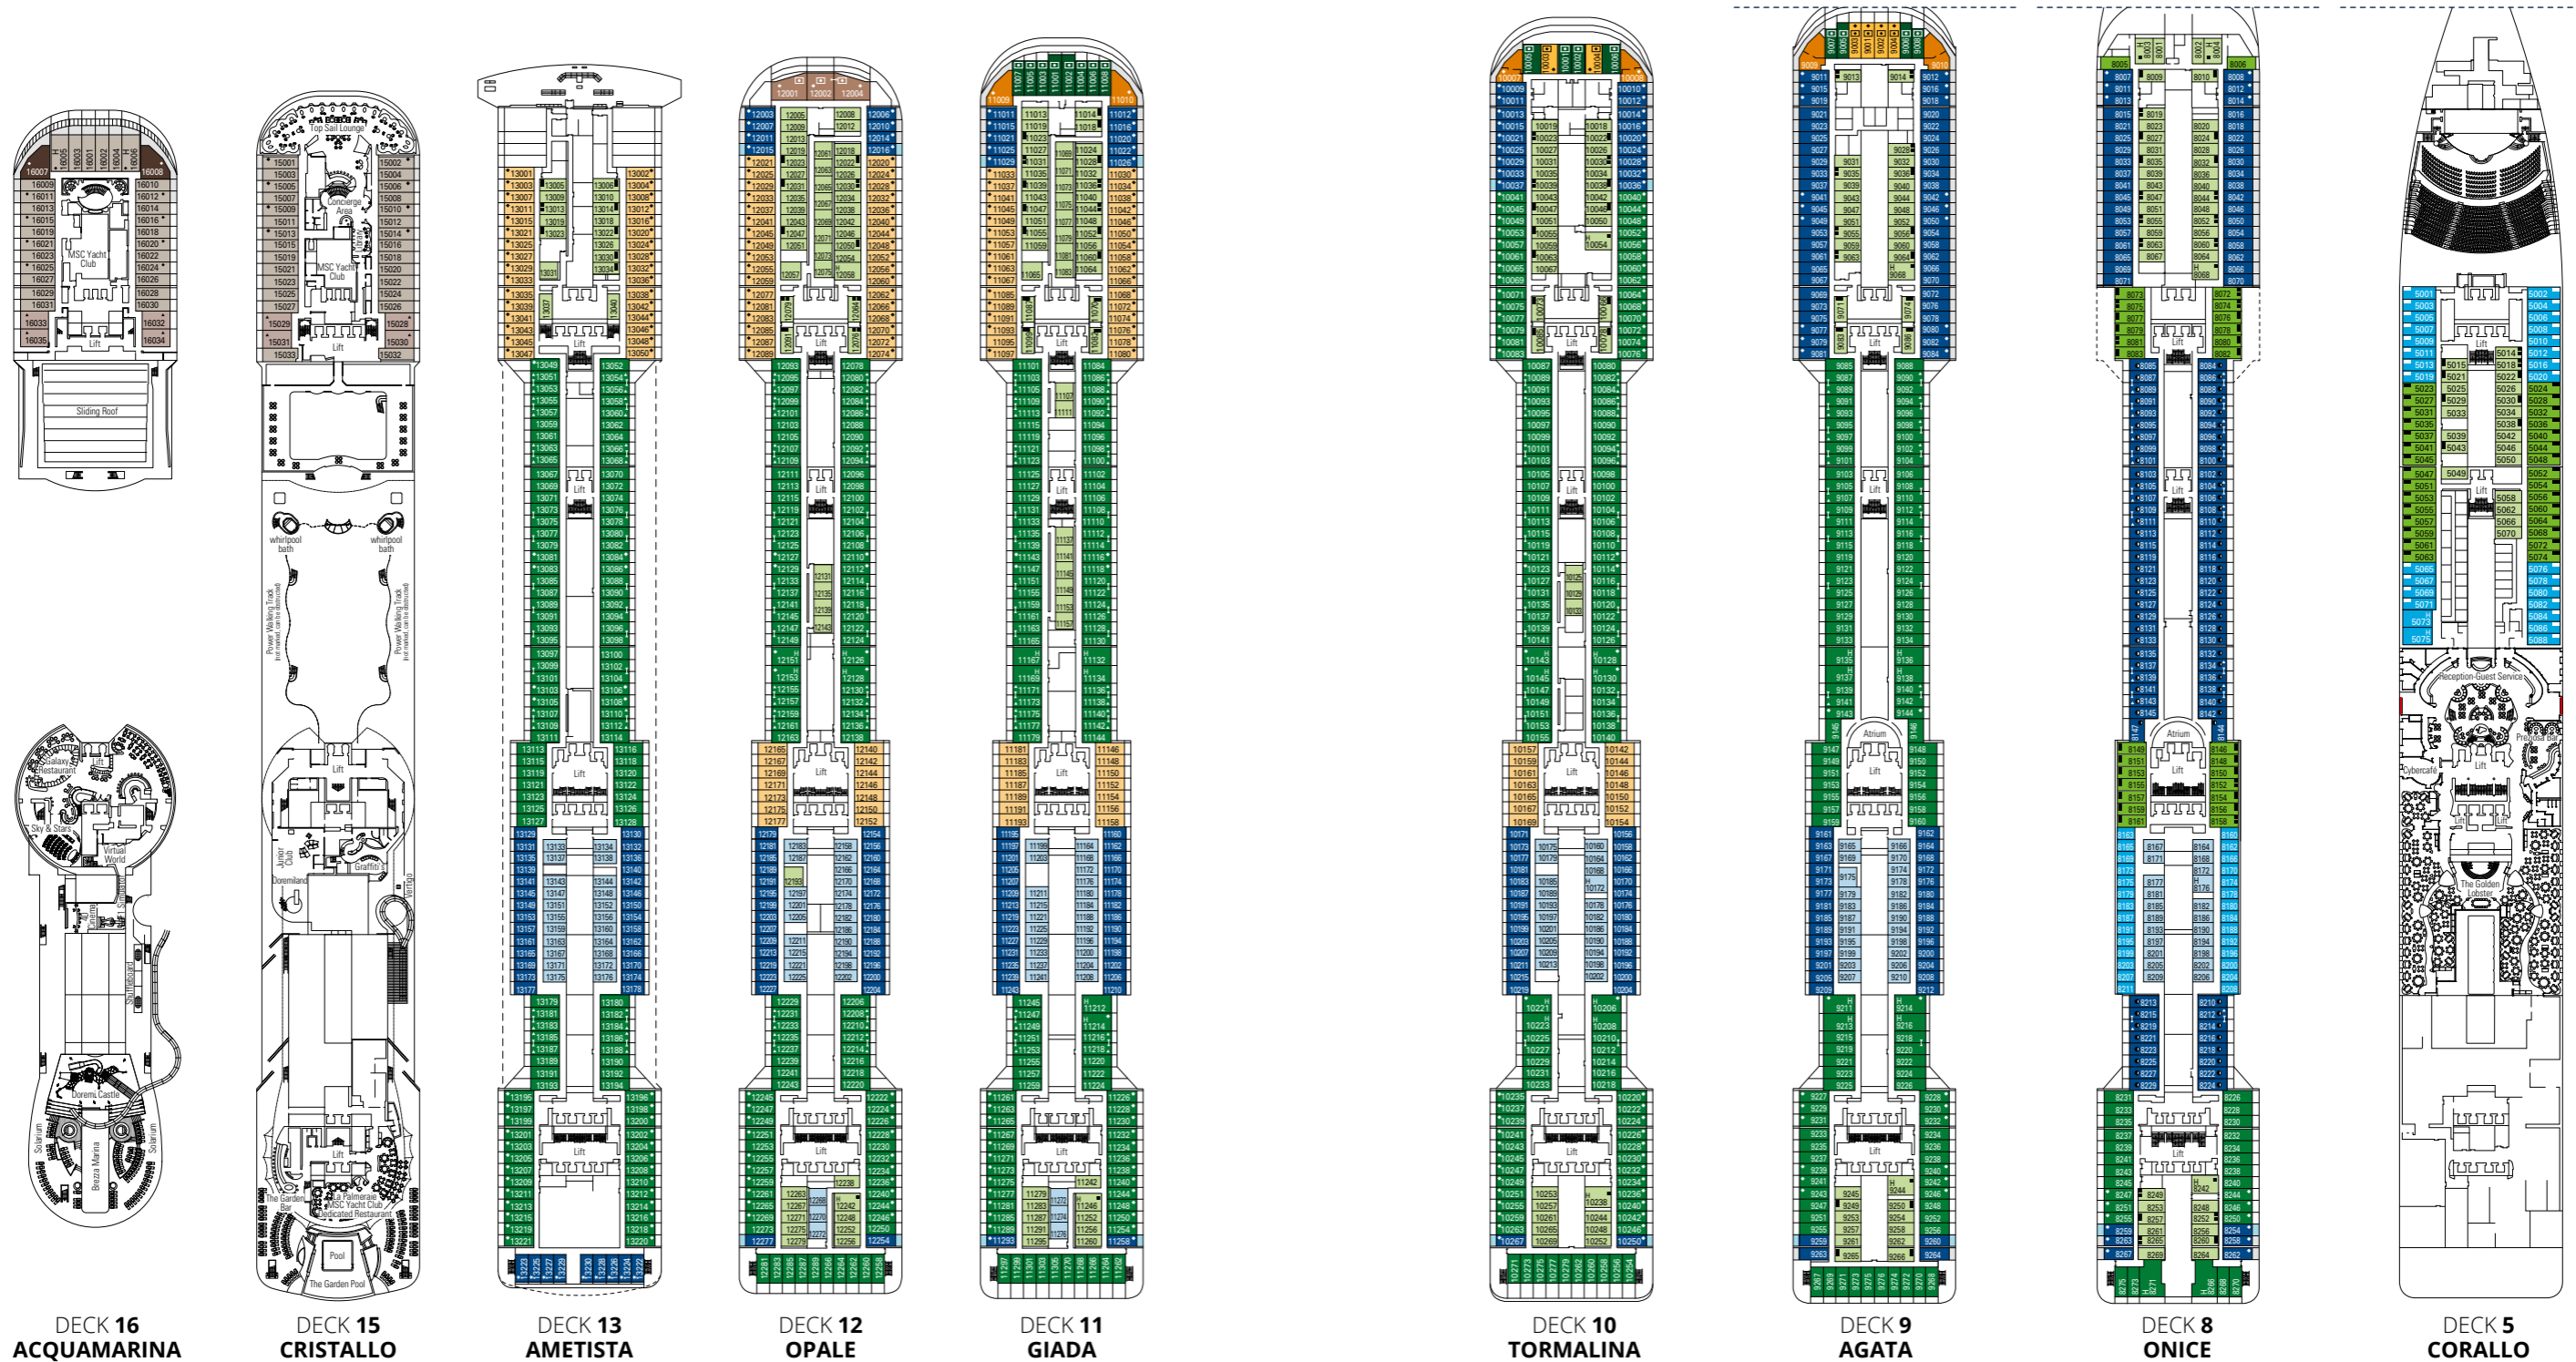

MSC Preziosa

Use the deck plans to select your ideal cabin.
Choose the deck you wish then use the colours to identify the category of accommodation you desire.

Cabins 1751 | Guests 4345

Cabin Categories and Experiences.

BELLA EXPERIENCE

- Interior
- Ocean View
- Balcony

FANTASTICA EXPERIENCE

- Interior
- Ocean View
- Balcony
- Family Cabins*
- Suite°

AUREA EXPERIENCE

- Balcony
- Suite°

MSC YACHT CLUB

- Deluxe Suite
- Grand Suite
- Executive & Family Suite°
- Royal Suite

LEGEND

- ▲ Sofa bed
- ◆ Double sofa bed
- 3rd bed is a pullman bed
- 3rd and 4th beds are pullman beds
- ↔ Connecting Cabins
- ☐ Cabins with panoramic sealed window
- H Cabins for guests with disabilities or reduced mobility
- ★ Juliet balcony (non-walkable area)
- Cabins with partial view
- Balcony with metal balustrade
- Balcony with half glass half metal balustrade

- * The ship offers many family cabins which are the combination of 2 connected cabins. Please contact your travel agent for all the available options.
- ° All cabins have one double bed convertible to two single beds.
- 3rd bed available in all categories except for Interior Bella and Suite Fantastica.
- 4th bed available in all categories except for Interior Bella, Suite Fantastica and MSC Yacht Club Grand Suite.
- ° Sealed panoramic window.